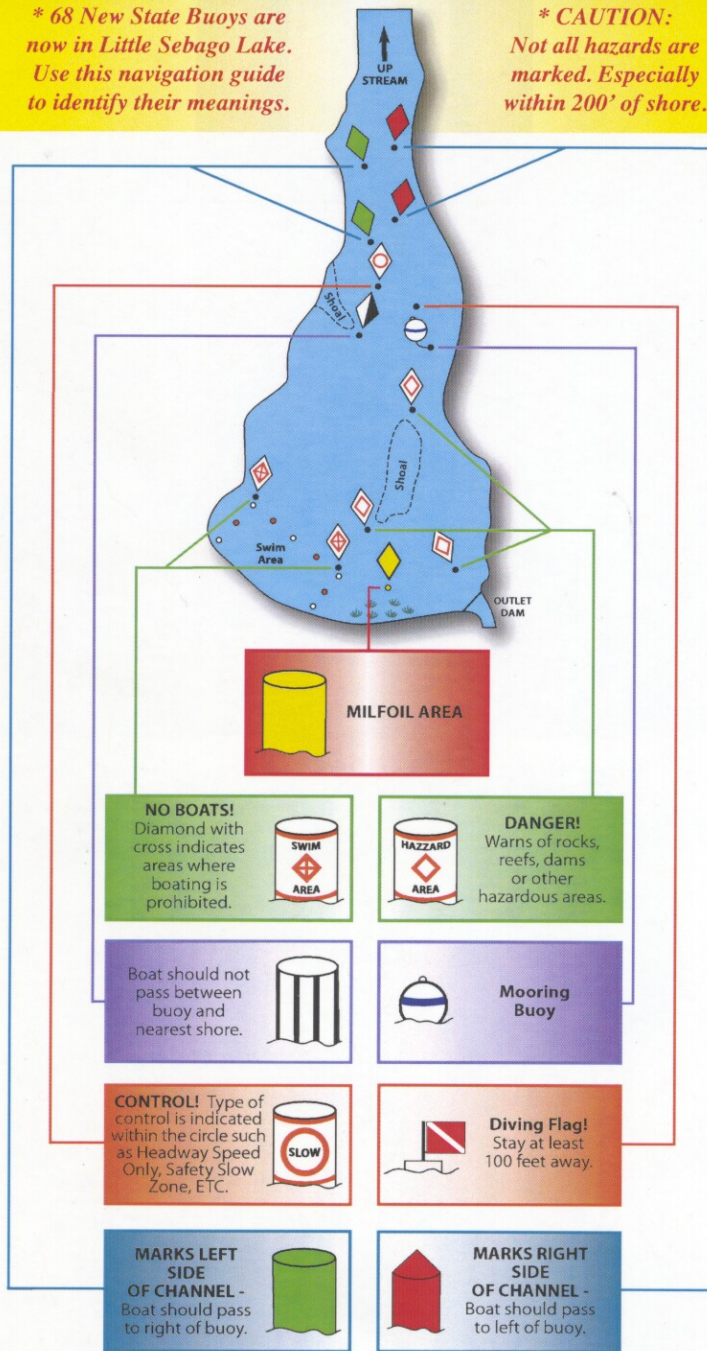

Maine Aides to Navigation System

For boating safety...learn to recognize these aides to navigation

** 68 New State Buoys are now in Little Sebago Lake. Use this navigation guide to identify their meanings.*

** CAUTION: Not all hazards are marked. Especially within 200' of shore.*

*For more information or Questions Call
Rod Bernier (LSLA) at: 809-4706 or
Email him at: rbernier@littelsebagolake.com*

Milfoil Militia

Help us watch for milfoil in
Little Sebago & keep the natural
vegetation in it's place
to discourage milfoil growth.

Stop Sign "Polk-A-Dot" Campaign Noodle Markers ~ What do they mean?

For any questions or to report
milfoil sightings in your area
call Pam Wilkinson (LSLA)
at: 428-3732 or email her at: