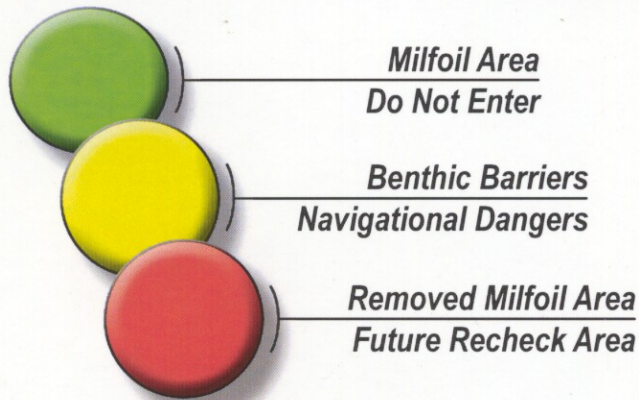

Maine Aides to Navigation System

For boating safety...learn to recognize these aides to navigation

** 68 New State Buoys are now in Little Sebago Lake. Use this navigation guide to identify their meanings.*

** CAUTION: Not all hazards are marked. Especially within 200' of shore.*

*For more information or Questions Call
Rod Bernier (LSLA) at: 809-4706 or
Email him at: rbernier@littelsebagolake.com*

Milfoil Militia

Help us watch for milfoil in
Little Sebago & keep the natural
vegetation in it's place
to discourage milfoil growth.

Stop Sign "Polk-A-Dot" Campaign Noodle Markers ~ What do they mean?

For any questions or to report
milfoil sightings in your area
call Pam Wilkinson (LSLA)
at: 428-3732 or email her at: